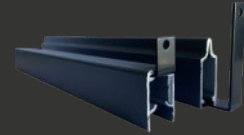

1x Base Rail & 1x Top Rail
1.83m