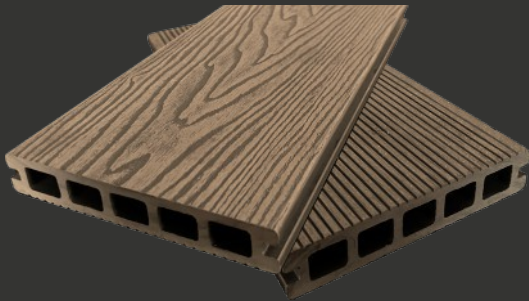

 **Anthracite**
3.6m (L) / 4.8m (L)

 **Black**
3.6m (L)

 **Ash White**
3.6m (L)

 **Brown**
3.6m (L)

 **Oak**
3.6m (L) / 4.8m (L)

decking

accessories

available in all colours

End-Boards

3.6m x 148mm x 25mm

L-Trims

3.6m x 53mm x 41mm

Decking End-Caps

148mm x 24mm

T-Clip & Screw

Starter-Clip & Screw