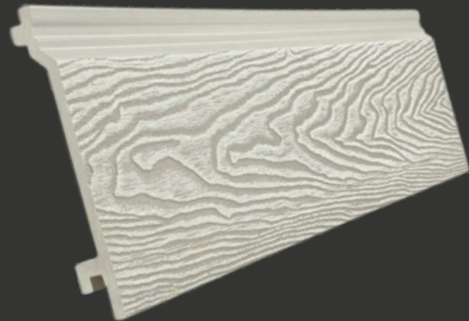

cladding

traditional 3c range

3.6m (L) x 145mm (W) x 21mm (H)

 Slate Grey

 Anthracite

 Teak

 Ash White

 3.6m Lengths  Low Maintenance  Quick Install  10 Year Guarantee