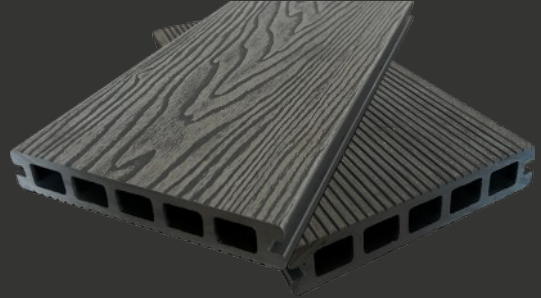

Anthracite
3.6m (L) / 4.8m (L)