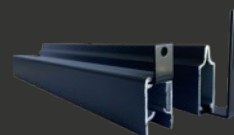

1x Base Rail & 1x Top Rail
1.83m