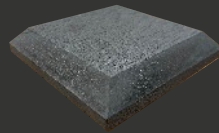

2x Post Insert
2.4m

1x Base Rail & 1x Top Rail
1.83m

composite end post kit

1x Composite Post 1x Post Cap 2x Post Inserts

1x Composite Post
2.4m / 3m x 100mm x 100mm

1x Post Cap

2x Post Insert
2.4m

accessories