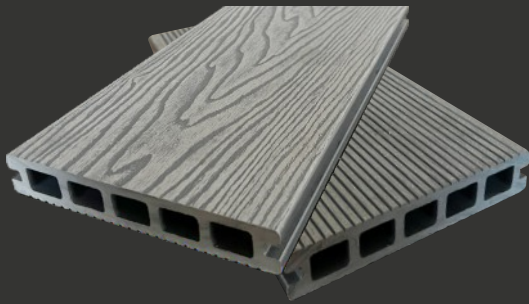

Deck Joist Tape

50mm (W) x 20m (L)

Please see our website
for all installation guides

www.verde-composite.co.uk

decking

evolved range

3.6m (L) / 4.8m (L) x 148mm (W) x 25mm (H)

 **Slate Grey**
3.6m (L) / 4.8m (L)