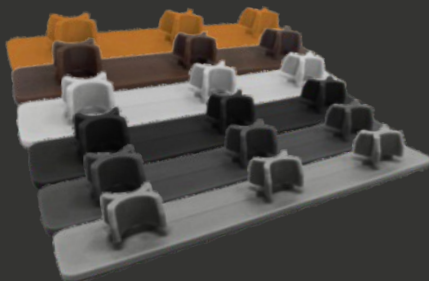

End-Boards

3.6m x 148mm x 25mm

L-Trims

3.6m x 53mm x 41mm

Decking End-Caps

148mm x 24mm

T-Clip & Screw

Starter-Clip & Screw