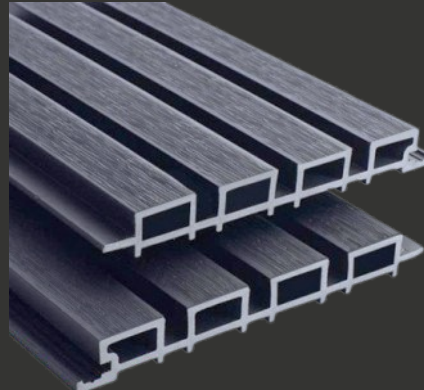

cladding

slatted sg range

2.5m (L) x 219mm (W) x 26mm (H)

Dark Grey