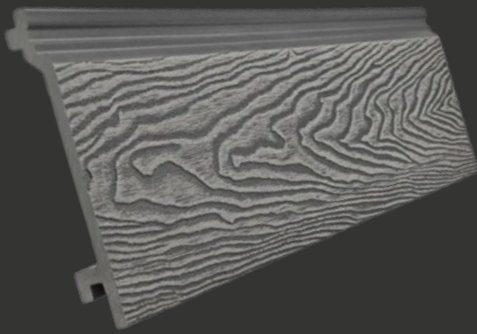

cladding

traditional 3c range

3.6m (L) x 145mm (W) x 21mm (H)

Slate Grey