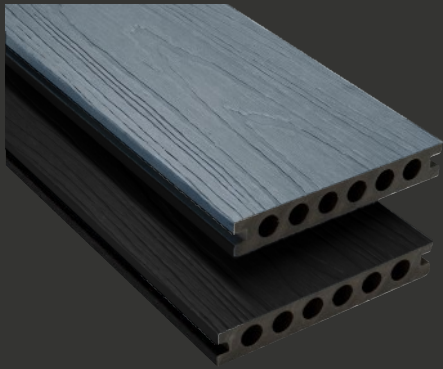

End-Boards

3.6m x 148mm x 25mm

L-Trims

3.6m x 53mm x 41mm

Decking End-Caps

148mm x 24mm

T-Clip & Screw

Starter-Clip & Screw

Drill Bit

decking

armour 7h range

3.6m (L) x 138mm (W) x 23mm (H)

1 Board ... 2 Colours

 Light Grey

 Charcoal

 Antique

 Golden Teak

20 Year
Guarantee

www.verde-composite.co.uk

1 Board ...
2 Colours

www.verde-composite.co.uk

cladding

slatted sg range

2.5m (L) x 219mm (W) x 26mm (H)