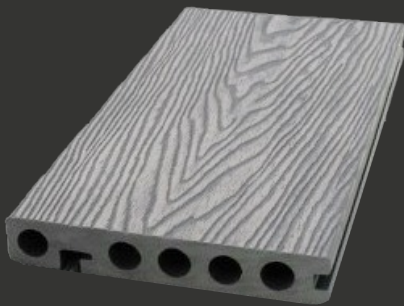

 **Anthracite**
3.6m (L) / 4.8m (L)

 **Black**
3.6m (L)

 **Ash White**
3.6m (L)

 **Brown**
3.6m (L)

 **Oak**
3.6m (L) / 4.8m (L)

decking

accessories

available in all colours

End-Boards

3.6m x 148mm x 25mm

L-Trims

3.6m x 53mm x 41mm

Decking End-Caps

148mm x 24mm

T-Clip & Screw

Starter-Clip & Screw