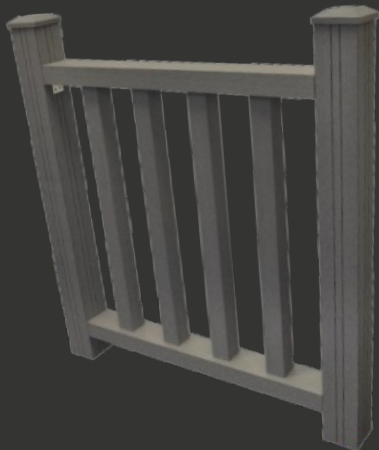

cladding

traditional 3c range

3.6m (L) x 145mm (W) x 21mm (H)

 Slate Grey

 Anthracite

 Teak

 Ash White

 3.6m Lengths  Low Maintenance  Quick Install  10 Year Guarantee

balustrade

evolved range

1.5m (L) x 1.1m (H)

 Slate Grey

 Black

 Brown

Please see our website
for all installation guides

www.verde-composite.co.uk