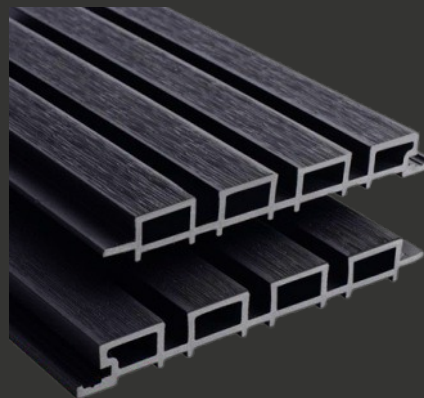

cladding

slatted sg range

2.5m (L) x 219mm (W) x 26mm (H)

Charcoal