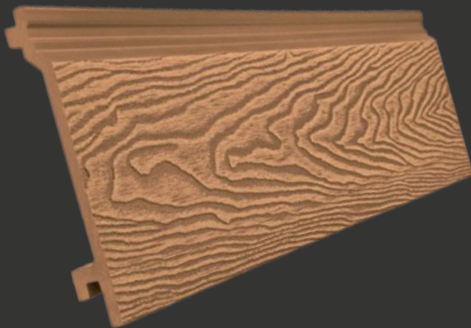

cladding

traditional 3c range

3.6m (L) x 145mm (W) x 21mm (H)

 Slate Grey

 Anthracite

 Teak

 Ash White

 3.6m Lengths  Low Maintenance  Quick Install  10 Year Guarantee