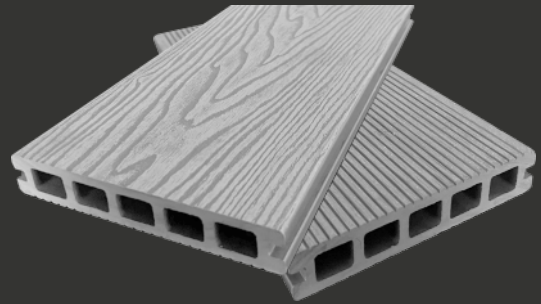

Deck Joist Tape

50mm (W) x 20m (L)

Please see our website
for all installation guides

www.verde-composite.co.uk

decking

evolved range

3.6m (L) / 4.8m (L) x 148mm (W) x 25mm (H)

 **Slate Grey**
3.6m (L) / 4.8m (L)

 **Anthracite**
3.6m (L) / 4.8m (L)

 **Black**
3.6m (L)

 **Ash White**
3.6m (L)

 **Brown**
3.6m (L)

 **Oak**
3.6m (L) / 4.8m (L)

decking

accessories

available in all colours

End-Boards

3.6m x 148mm x 25mm

L-Trims

3.6m x 53mm x 41mm

Decking End-Caps

148mm x 24mm

T-Clip & Screw

Starter-Clip & Screw