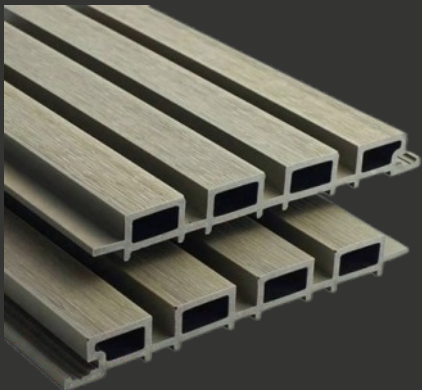

cladding

slatted sg range

2.5m (L) x 219mm (W) x 26mm (H)

Antique