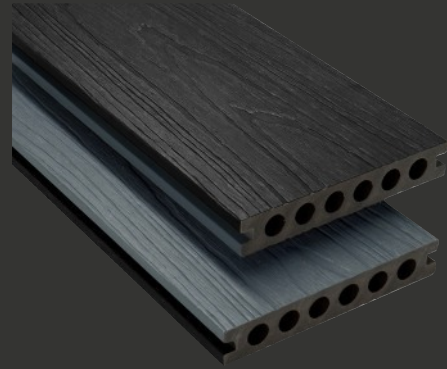

End-Boards

3.6m x 148mm x 25mm

L-Trims

3.6m x 53mm x 41mm

Decking End-Caps

148mm x 24mm

T-Clip & Screw

Starter-Clip & Screw

Drill Bit

decking

armour 7h range

3.6m (L) x 138mm (W) x 23mm (H)

1 Board ... 2 Colours

 Light Grey

 Charcoal

 Antique