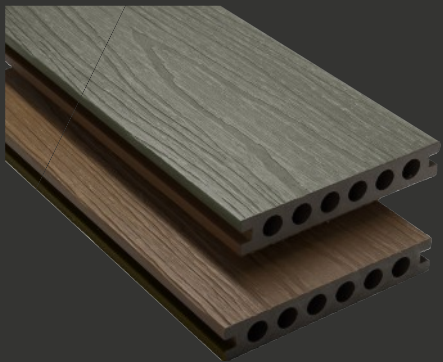

End-Boards

3.6m x 148mm x 25mm

L-Trims

3.6m x 53mm x 41mm

Decking End-Caps

148mm x 24mm

T-Clip & Screw

Starter-Clip & Screw

Drill Bit

decking

armour 7h range

3.6m (L) x 138mm (W) x 23mm (H)

1 Board ... 2 Colours

 Light Grey

 Charcoal

 Antique

 Golden Teak

20 Year
Guarantee

www.verde-composite.co.uk

1 Board ...
2 Colours

www.verde-composite.co.uk

cladding

slatted sg range

2.5m (L) x 219mm (W) x 26mm (H)