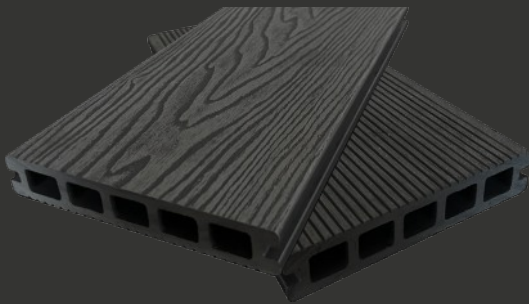

Deck Joist Tape

50mm (W) x 20m (L)

Please see our website
for all installation guides

www.verde-composite.co.uk

decking

evolved range

3.6m (L) / 4.8m (L) x 148mm (W) x 25mm (H)

 **Slate Grey**
3.6m (L) / 4.8m (L)

 **Anthracite**
3.6m (L) / 4.8m (L)

 **Black**
3.6m (L)

 **Ash White**
3.6m (L)

 **Brown**
3.6m (L)

 **Oak**
3.6m (L) / 4.8m (L)

decking

accessories

available in all colours

End-Boards

3.6m x 148mm x 25mm

L-Trims

3.6m x 53mm x 41mm

Decking End-Caps

148mm x 24mm

T-Clip & Screw

Starter-Clip & Screw