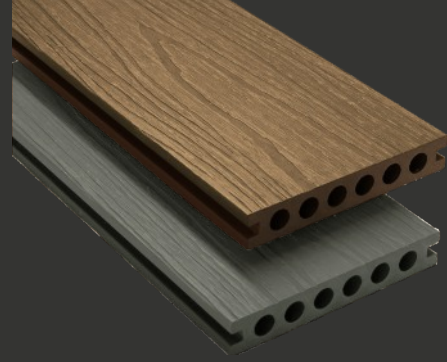

Golden Teak

20 Year
Guarantee

www.verde-composite.co.uk

1 Board ...
2 Colours

www.verde-composite.co.uk