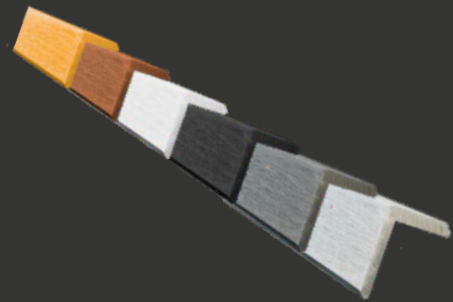

 **Anthracite**
3.6m (L) / 4.8m (L)

 **Black**
3.6m (L)

 **Ash White**
3.6m (L)

 **Brown**
3.6m (L)

 **Oak**
3.6m (L) / 4.8m (L)

decking

accessories

available in all colours

End-Boards

3.6m x 148mm x 25mm

L-Trims

3.6m x 53mm x 41mm

Decking End-Caps

148mm x 24mm

T-Clip & Screw

Starter-Clip & Screw